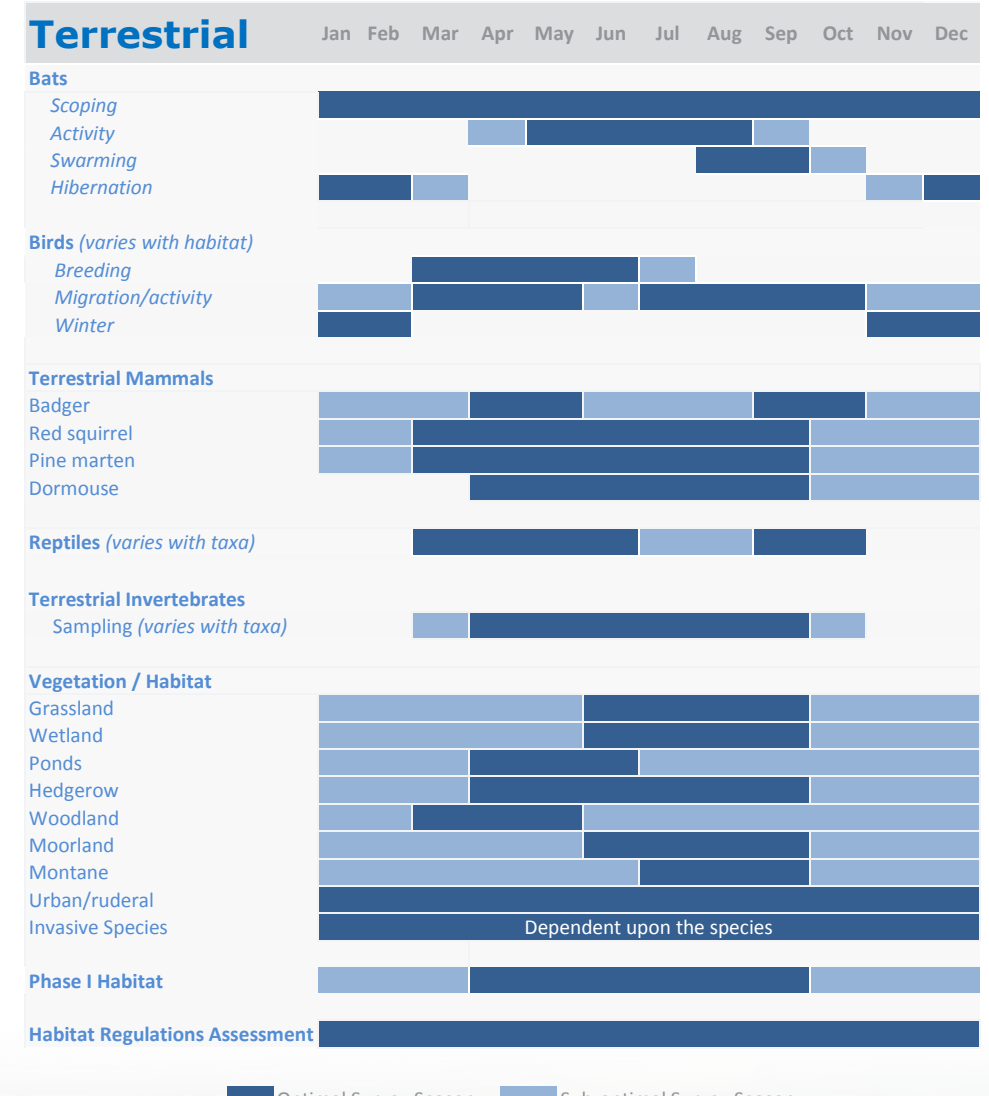

Ecological Survey Calendar

General Guidance

Settle | Sheffield | Inverness

Optimal Survey Season (Dark Blue) Sub-optimal Survey Season (Light Blue)