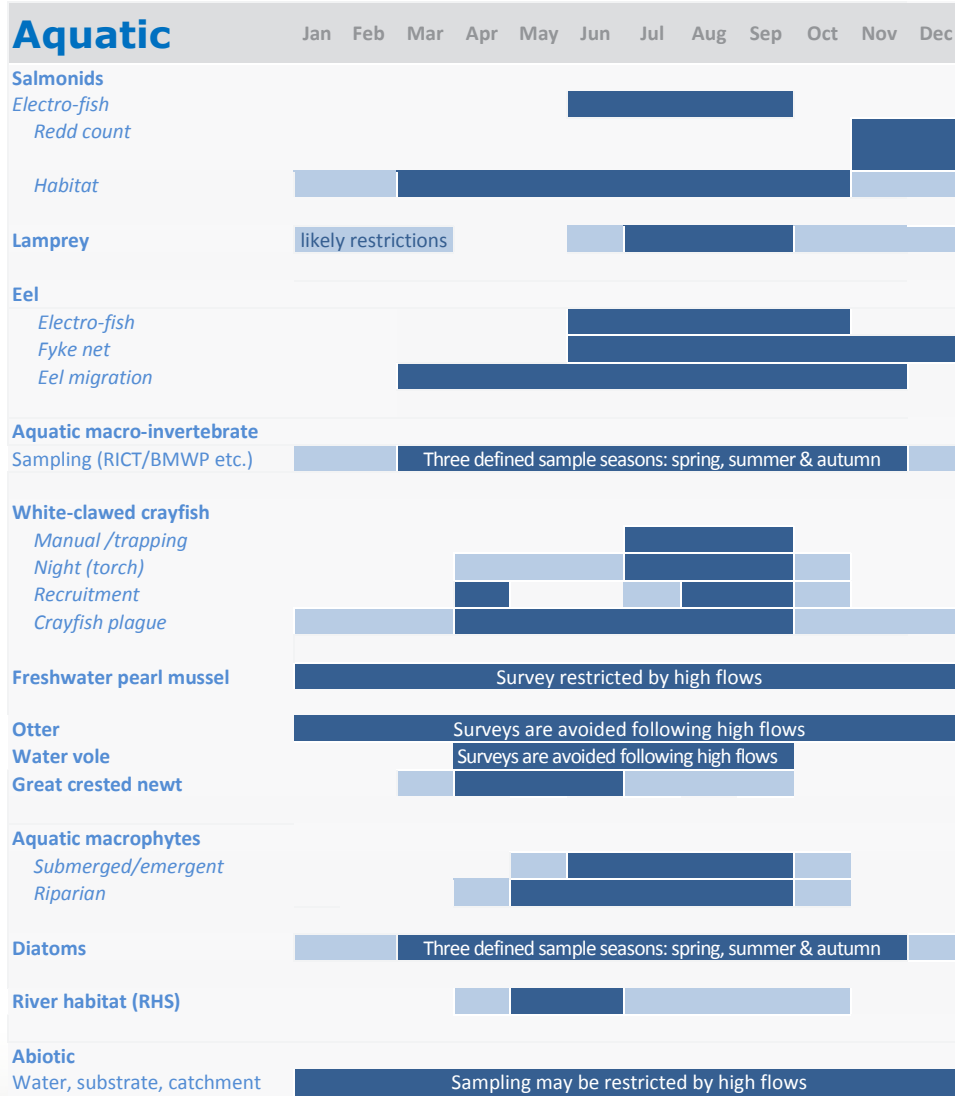

Ecological Survey Calendar

General Guidance

Settle | Sheffield | Inverness

Optimal Survey Season (Dark Blue) Sub-optimal Survey Season (Light Blue)